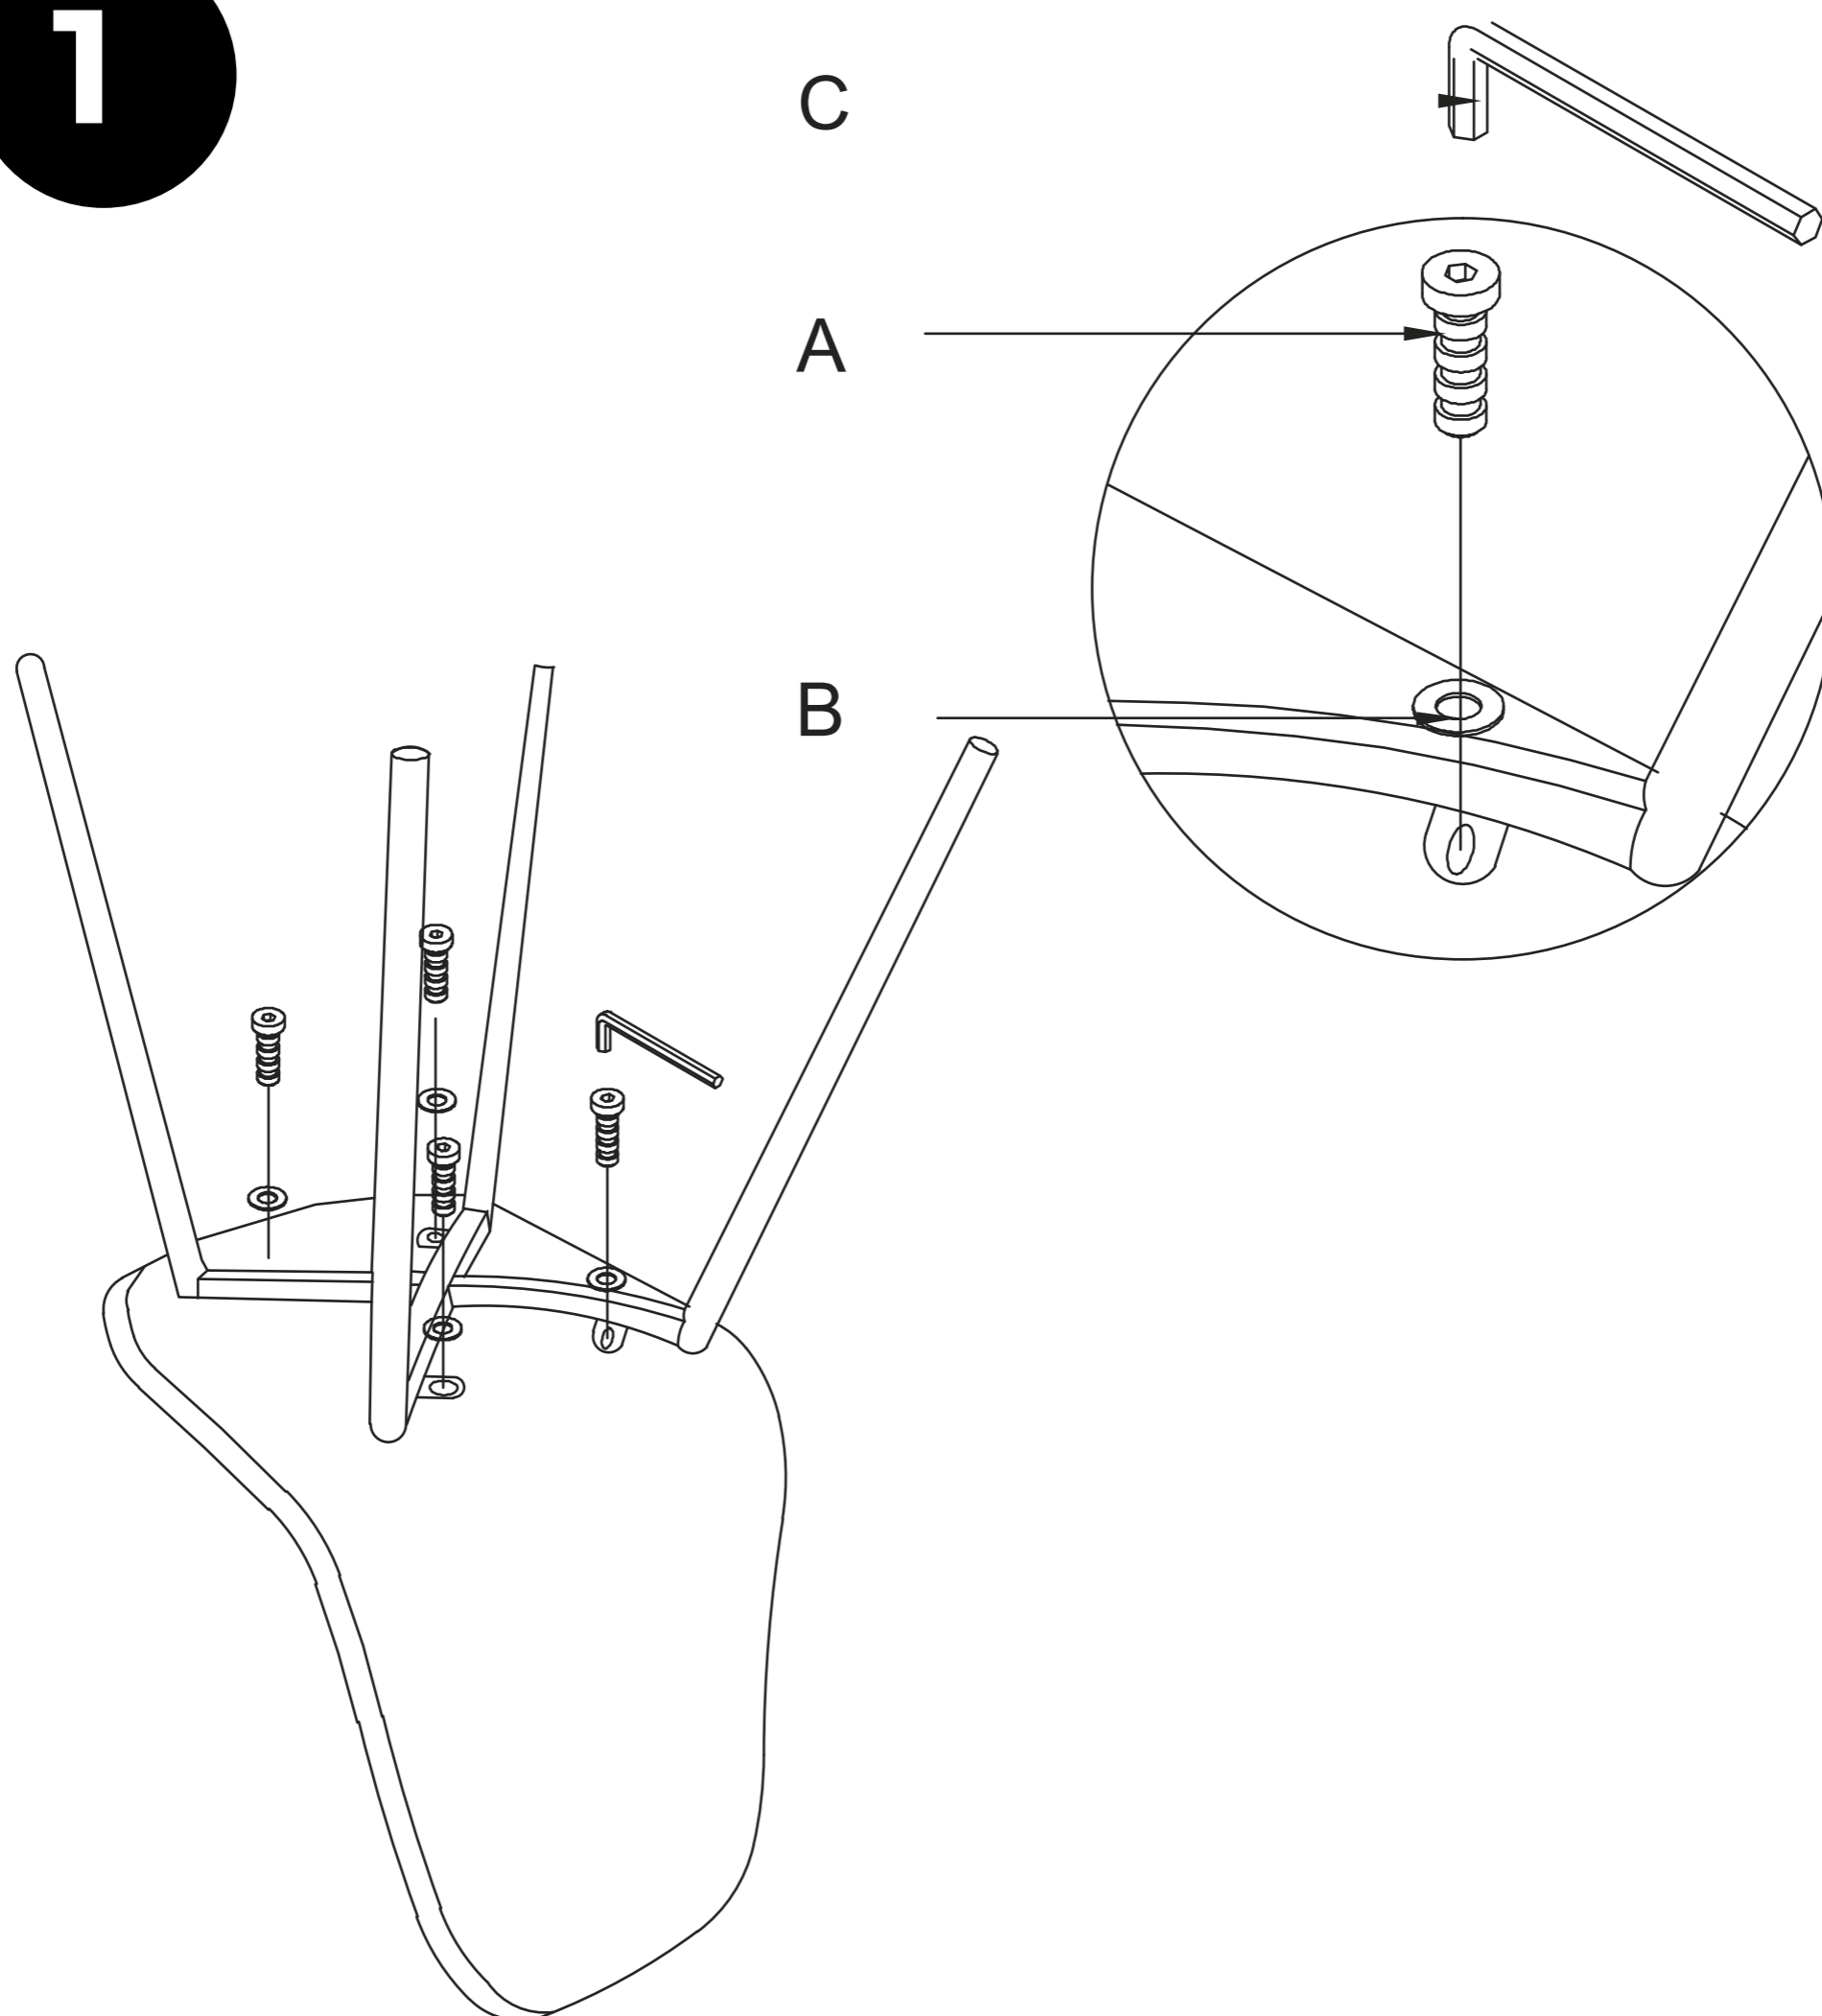

INSTRUCCIONES

Silla Leo

www.soloproductos.com

Ctra. de Córdoba, km. 432 Pol. Ind. La Vega, Naves 1, 18230 Atarfe (Granada)

Silla Leo

1

A	 6x16mm	4	B		4	C		1
---	---	---	---	--	---	---	---	---